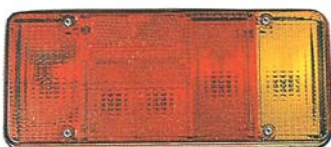

TBA

663-1903-UE

TAIL LAMP
R 2SK008208-061
L 2SK008208-051
6PCS 4.72CFT